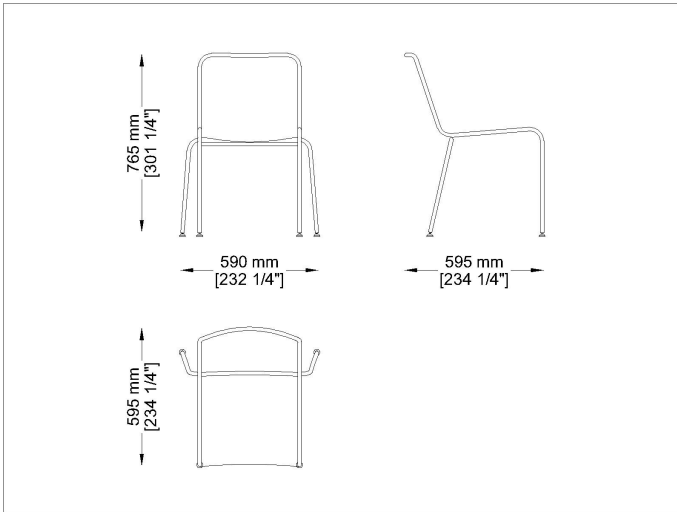

Drawings

JST